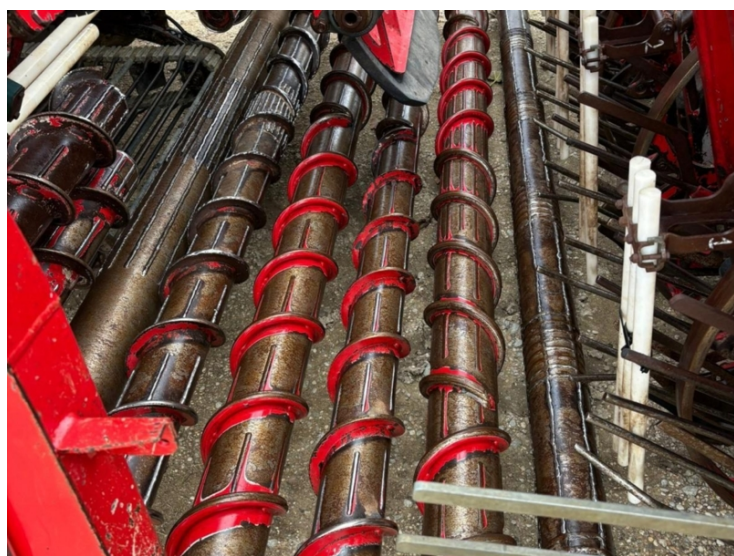

Foto impressie