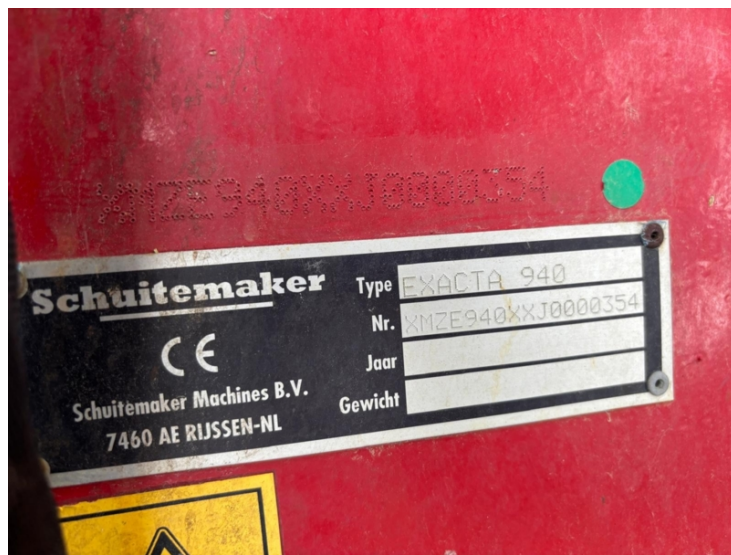

image not found or type unknown

Brand	Vredo
Breedte	870
Bouwjaar	2018

Schuitemaker Exacta 870

Foto impressie

More information

Are you interested in this machine? These colleagues can help you further.

Denmark