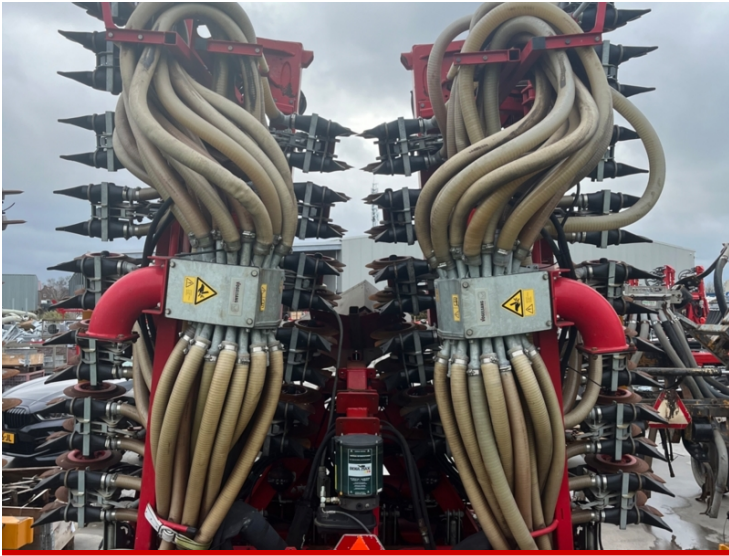

image not found or type unknown

Brand	Schuitemaker
Breedte	12m
Bouwjaar	2017

Schuitemakers Exacta 1230

Foto impressie

More information

Are you interested in this machine? These colleagues can help you further.